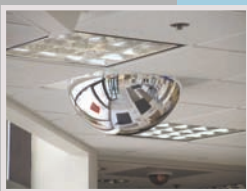

CONVEX ROUNDTANGULAR MIRRORS

- 160° of Viewing Area
- Cropped top and bottom allows installation in areas with low clearance
- Available with an acrylic lens

FULL DOME MIRRORS

- 360° of Viewing Area
- Intended to prevent collisions at 4-way intersections and for monitoring rooms with obstructed views
- Available in both acrylic and polycarbonate lenses

T-BAR DOME MIRRORS

- Use the T-Bar Mini Dome Mirror in offices to deter theft
- The Black Dome can be used to give the impression of camera security

T-BAR BLACK DOMES

T-Bar Domes and Flat Panel Mirrors have flanges that allow them to be dropped into 2' x 2' or 2' x 4' openings in suspended ceiling to replace existing ceiling tiles

FLAT PANEL MIRRORS

- Flat Panel Mirrors are suitable for cubicle surveillance and decorative purposes
- A See Through Flat Panel Mirror is available for camera placement

PLASTICADE®

www.plasticade.com

SAFETY AND SECURITY MIRRORS

INSTALLATION

Convex Mirrors: Mounting hardware is included along with easy to follow instructions. Convex mirrors feature heavy duty adjustable ball-swivels and corrosion resistant steel brackets.

Dome Mirrors: Dome mirrors have pre-drilled holes for direct ceiling installation. Full domes include hanging chains. Half and Quarter Dome mirrors feature the Easy Clip system for fast installation on suspended grid ceilings.