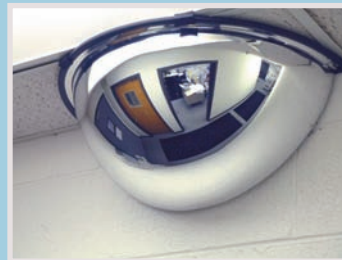

SAFETY AND SECURITY MIRRORS

Increase Visibility...

Prevent Accidents and Deter Theft

**MADE IN
THE USA**

CONVEX CIRCULAR MIRRORS

- 160° of Viewing Area
- Suitable for almost any security or safety application
- Available in both acrylic and polycarbonate lenses

CONVEX ROUNDTANGULAR MIRRORS

- 160° of Viewing Area
- Cropped top and bottom allows installation in areas with low clearance
- Available with an acrylic lens

FULL DOME MIRRORS

- 360° of Viewing Area
- Intended to prevent collisions at 4-way intersections and for monitoring rooms with obstructed views
- Available in both acrylic and polycarbonate lenses

T-BAR DOME MIRRORS

- Use the T-Bar Mini Dome Mirror in offices to deter theft
- The Black Dome can be used to give the impression of camera security

T-BAR BLACK DOMES

T-Bar Domes and Flat Panel Mirrors have flanges that allow them to be dropped into 2' x 2' or 2' x 4' openings in suspended ceiling to replace existing ceiling tiles

FLAT PANEL MIRRORS

- Flat Panel Mirrors are suitable for cubicle surveillance and decorative purposes
- A See Through Flat Panel Mirror is available for camera placement

PLASTICADE®

www.plasticade.com

SAFETY AND SECURITY MIRRORS