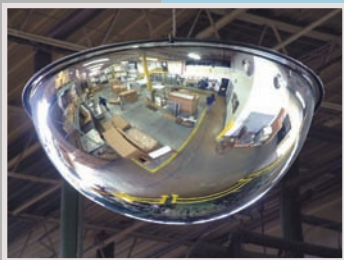

SAFETY AND SECURITY MIRRORS

Increase Visibility...

Prevent Accidents and Deter Theft

**MADE IN
THE USA**

CONVEX CIRCULAR MIRRORS

- 160° of Viewing Area
- Suitable for almost any security or safety application
- Available in both acrylic and polycarbonate lenses

CONVEX ROUNDTANGULAR MIRRORS

- 160° of Viewing Area
- Cropped top and bottom allows installation in areas with low clearance
- Available with an acrylic lens

FULL DOME MIRRORS

- 360° of Viewing Area
- Intended to prevent collisions at 4-way intersections and for monitoring rooms with obstructed views
- Available in both acrylic and polycarbonate lenses