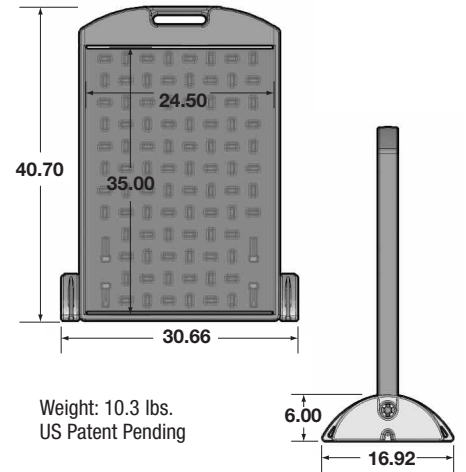

Sidewalk Sign

- Narrow footprint
- Black or white
- 24" x 36" sign blank
- 2 signs per frame

Easy Assembly:
Sign feet snap on and twist into place – no tools required.

Simple assembly instruction sheet packed in each feet set box with funnel.

Sand or water fillable feet add stability. Free Funnel packed with every feet set simplifies loading.

Molded-in hole allows wiring or chaining base to a specific location, deterring theft.

Customize Your Sign

(See Changeable Options Sheet for more details.)

Slide in a Message Board...

or a Marker Board...

or a Graphic Sandwich

MADE IN THE USA
US PATENT 7,337,569

PLASTICADE PRODUCTS

7700 Austin Avenue
Skokie, IL 60077
phone (800) 772-0355
fax (847) 966-8074
www.plasticade.com