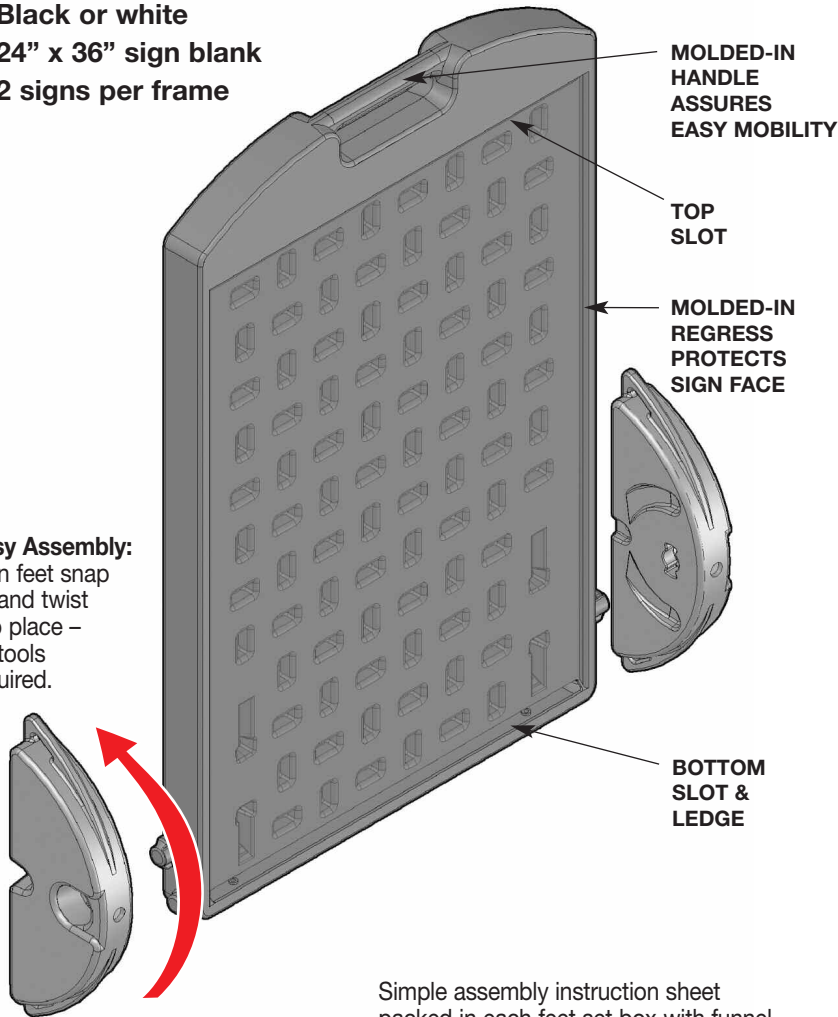

Sidewalk Sign

- Sign blanks quickly slide in and out and stay securely in place.
- 24" x 36" sign blanks can be changed in seconds. Use coroplast, aluminum, acrylic or any foamboard.
- Outrigger feet slide into place and "click-lock" into position with no tools required.
- Outrigger feet can be filled with sand or water. Free funnel with every order to facilitate loading.
- Molded-in tie down hole allows wiring for security precautions.
- Message Boards & Marker Boards available in black or white. Other options available—see back page.
- Small footprint and classic design provide an aesthetic plus for any situation.

Plasticade's Quick-Change Feature:

Slides in easily, and...

...stays securely in place!

Custom colors available on request

Sign Frames Available in black or white

Sidewalk Sign

- Narrow footprint
- Black or white
- 24" x 36" sign blank
- 2 signs per frame

Easy Assembly:
Sign feet snap on and twist into place – no tools required.

Simple assembly instruction sheet packed in each feet set box with funnel.

Sand or water fillable feet add stability. Free Funnel packed with every feet set simplifies loading.

Molded-in hole allows wiring or chaining base to a specific location, deterring theft.

Customize Your Sign

(See Changeable Options Sheet for more details.)

Slide in a Message Board...

or a Marker Board...