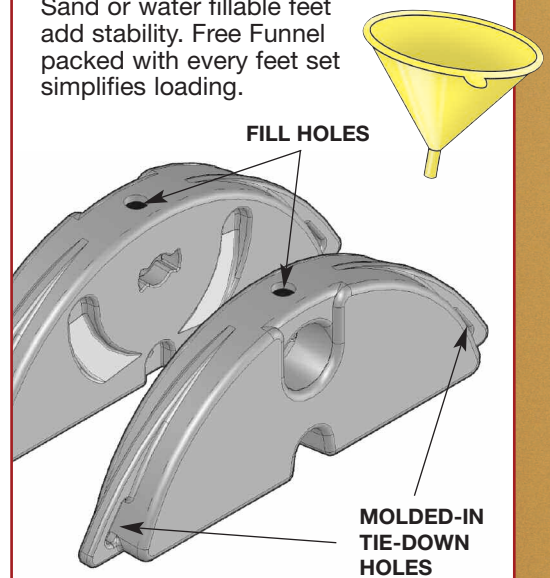

Sidewalk Sign

- Sign blanks quickly slide in and out and stay securely in place.
- 24" x 36" sign blanks can be changed in seconds. Use coroplast, aluminum, acrylic or any foamboard.
- Outrigger feet slide into place and "click-lock" into position with no tools required.
- Outrigger feet can be filled with sand or water. Free funnel with every order to facilitate loading.
- Molded-in tie down hole allows wiring for security precautions.
- Message Boards & Marker Boards available in black or white. Other options available—see back page.
- Small footprint and classic design provide an aesthetic plus for any situation.

Plasticade's Quick-Change Feature:

Slides in easily, and...

...stays securely in place!

Custom colors available on request

Sign Frames Available in black or white

Sidewalk Sign

- Narrow footprint
- Black or white
- 24" x 36" sign blank
- 2 signs per frame

Easy Assembly:
Sign feet snap on and twist into place – no tools required.

Simple assembly instruction sheet packed in each feet set box with funnel.

Sand or water fillable feet add stability. Free Funnel packed with every feet set simplifies loading.

Molded-in hole allows wiring or chaining base to a specific location, deterring theft.

Customize Your Sign

(See Changeable Options Sheet for more details.)

Slide in a Message Board...

or a Marker Board...