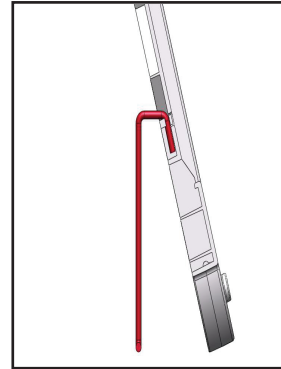

STABILIZING BRACE

Prevents accidental or intentional spreading of sign faces too far. Can also be used for sandbagging. To store, just click into receptacle on back of sign frame.

QUIK SIGN®

ECONO CLASSIC™

SIMPO SIGN® & SIMPO SIGN II®

ECONO CLASSIC SIGN INSERTION

STABILIZING BRACE

Prevents accidental or intentional spreading of sign faces too far. Can also be used for sandbagging. To store, just click into receptacle on back of sign frame.