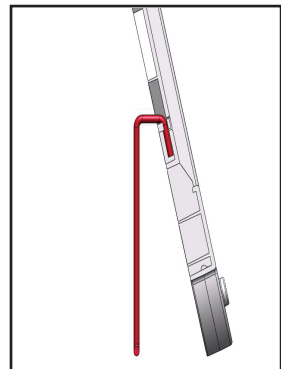

ECONO CLASSIC™