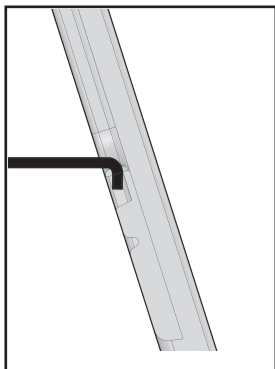

STABILIZING BRACE

Prevents accidental or intentional spreading of sign faces too far. Can also be used for sandbagging. To store, just click into receptacle on back of sign frame.

QUIK SIGN®

ECONO CLASSIC™

SIMPO SIGN® & SIMPO SIGN II®

ECONO CLASSIC SIGN INSERTION

STABILIZING BRACE

Prevents accidental or intentional spreading of sign faces too far. Can also be used for sandbagging. To store, just click into receptacle on back of sign frame.

QUIK SIGN®

ECONO CLASSIC™

SIMPO SIGN® & SIMPO SIGN II®

ECONO CLASSIC SIGN INSERTION